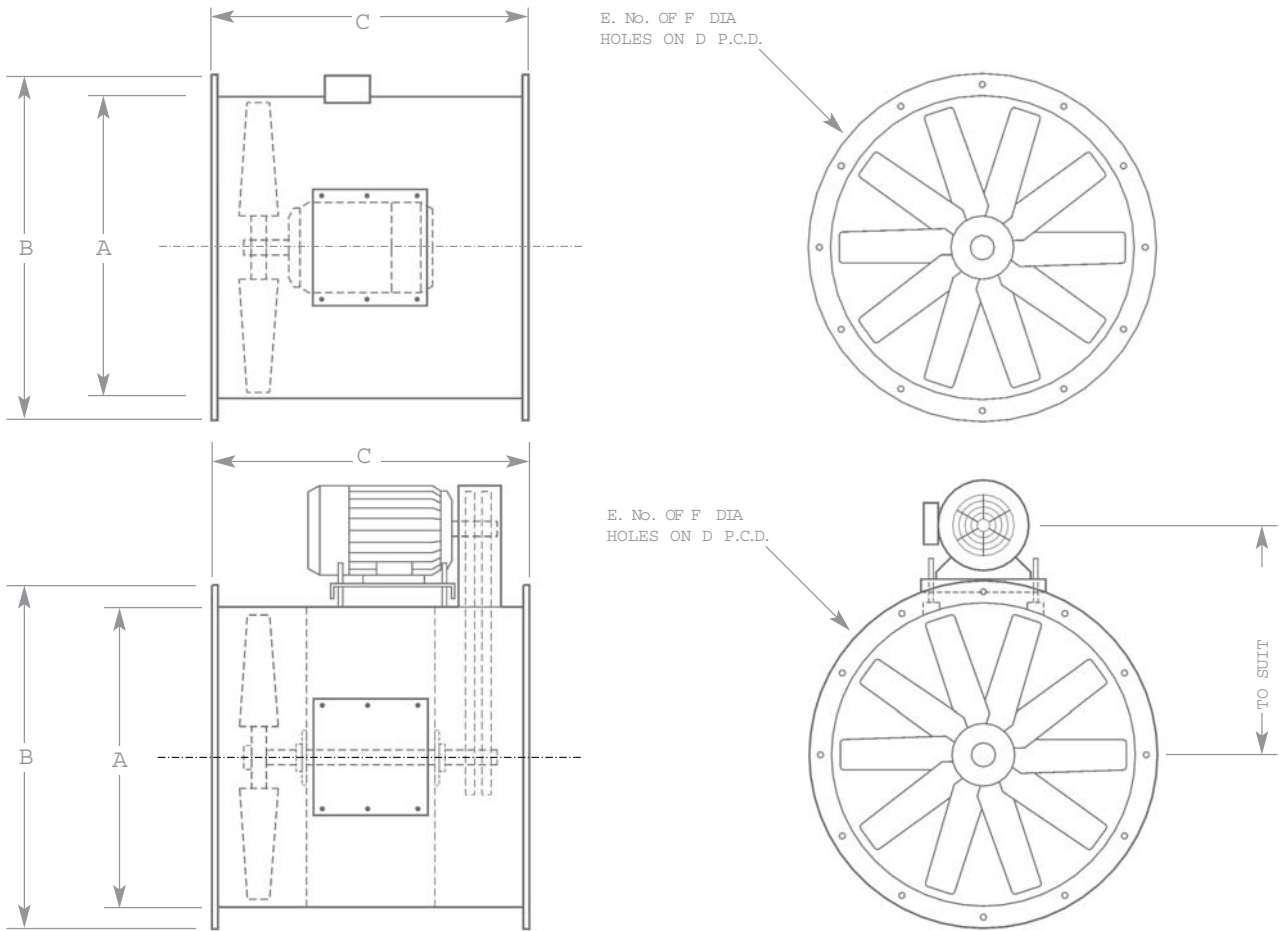

Midtherm Fans Limited is a UK Manufacturing Company.

Bifurcated Fans

Fan Size	A	B	C	D	E	F	G
10	267	333	610	406	305	8	8
12	318	384	610	457	356	8	8
15	394	460	686	610	432	8	8
18	500	573	914	711	508	12	10
21	546	629	914	762	597	12	10
24	622	705	914	813	673	12	10
27	699	794	1067	965	756	16	12
30	775	870	1067	1067	832	16	12

Dimensions in millimetres.

Note: The dimensions quoted in this publication are for general information only.

Certified dimensions and weights can be supplied upon receipt of order.

Direct and Belt Driven Axial Flow Fans