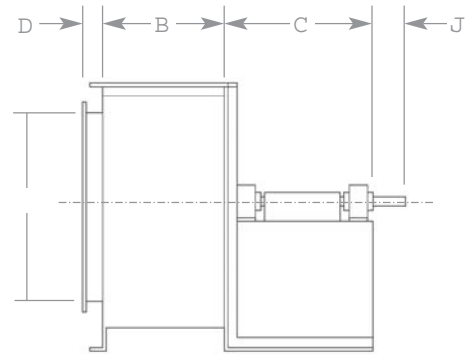

Paddle Blade Fans

Fan Size	A	B	C	D	E	F	G	H	I	J
12	210	152	254	51	203	143	203	213	248	64
15	267	191	343	51	254	178	254	267	305	64
18	318	229	381	76	305	210	305	295	356	89
21	381	267	419	76	356	250	356	346	413	89
24	432	305	419	76	406	286	406	397	470	89
27	483	343	419	76	457	318	457	435	527	102
30	533	381	419	102	508	349	508	492	584	102
33	584	419	508	102	559	391	559	533	641	114
36	635	457	508	102	610	425	610	575	699	114

DIMENSIONS IN MILLIMETRES:

Larger sizes and other handings available on application.