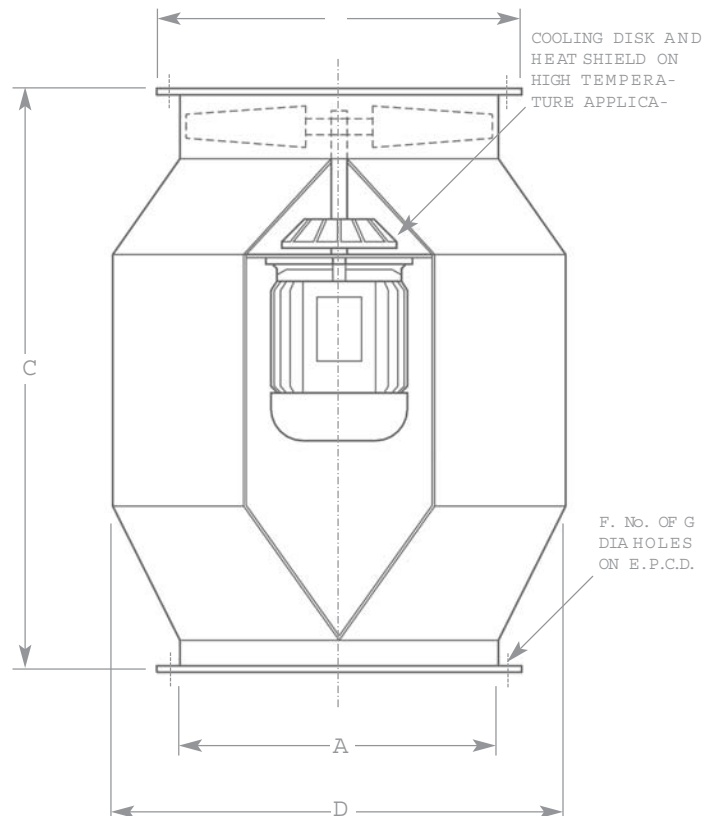

Midtherm Fans Limited is a UK Manufacturing Company.

Bifurcated Fans

Fan Size	A	B	C	D	E	F	G
10	267	333	610	406	305	8	8
12	318	384	610	457	356	8	8
15	394	460	686	610	432	8	8
18	500	573	914	711	508	12	10
21	546	629	914	762	597	12	10
24	622	705	914	813	673	12	10
27	699	794	1067	965	756	16	12
30	775	870	1067	1067	832	16	12

Dimensions in millimetres.

Note: The dimensions quoted in this publication are for general information only.

Certified dimensions and weights can be supplied upon receipt of order.

Direct and Belt Driven Axial Flow Fans