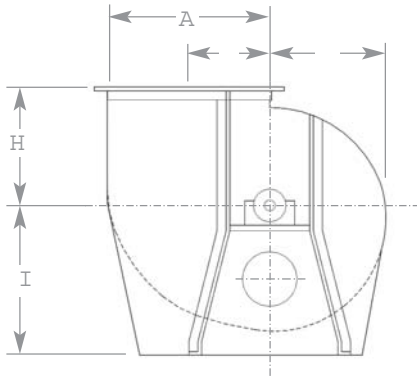

Paddle Blade Fans

Fan Size	A	B	C	D	E	F	G	H	I	J
12	210	152	254	51	203	143	203	213	248	64
15	267	191	343	51	254	178	254	267	305	64
18	318	229	381	76	305	210	305	295	356	89
21	381	267	419	76	356	250	356	346	413	89
24	432	305	419	76	406	286	406	397	470	89
27	483	343	419	76	457	318	457	435	527	102
30	533	381	419	102	508	349	508	492	584	102
33	584	419	508	102	559	391	559	533	641	114
36	635	457	508	102	610	425	610	575	699	114

DIMENSIONS IN MILLIMETRES:

Larger sizes and other handings available on application.